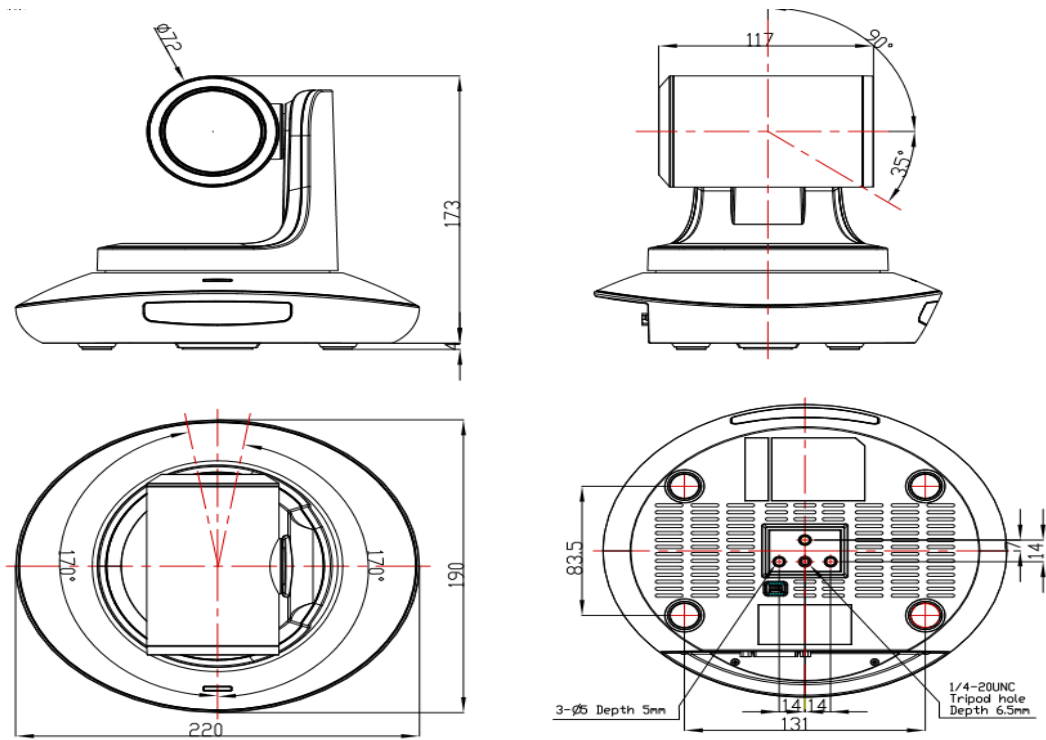

### 特色:

- 採用最先進的DSP，1 / 2.8英寸5MP傳感器
- 20倍光學變焦+ 2倍數位變焦，61度視野
- 1080IP60 視頻IP，支援H.264，H.265編碼
- 支援POE：易於使用一條RJ45線纜獲取視頻，控制和供電
- IP，HDMI，SDI，USB輸出，適合不同的應用
- 平滑的PTZ機械設計，精確的上下左右電機控制
- 特殊聚焦算法：變焦或移動時快速精確的聚焦性能
- WDR，3D降噪功能
- 標準IP Visca，Serial Visca，Pelco-P / D控制協議；IP Visca over TCP / UDP。
- 隨附功能紅外遙控器，可通過OSD選項設置IP地址
- 自動訪問IP地址
- 128個預設
- 圖像翻轉功能，支持倒置安裝
- 支持菊花鏈功能

Output Interface

Dimensional Drawing ( mm )

**Technical Spec**

Sensor	1/2.8 inch, 5mega pixel high quality CMOS sensor			
Video Format	HDMI	IP	SDI	USB3.0
	1920x1080P60/50/ 30/25 1280x720P60/50/30/25 1920x1080i60/50	Main stream: 1920x1080P60, Sub stream: 1280x720,704x576 640x480,352x288,	1920x1080P60/50/ 30/25 1280x720P60/50/30/25, 1920x1080i60/50	1920x1080P60/50/30/25 1280x720P60/50/30/25, 1024*576P30; USB2.0: 1280x720P25, 1024x576P30, 960x540P30, 640x360P30, 512x288P30, 352x288P30,
Zoom	20x optical zoom & 2x digital zoom			
FOV	61°(diagonal)			
F.no.	Wide: F1.5(Wide)~3.0 (Tele)			
Focal Length	f=5.2(near)~98mm(far)			
Preset	10 via remote controller; 128 via serial port; preset precision:0.1°			
Rotation Angle	Pan: -170° ~ +170°; Tilt: -30° ~ +90°			
Rotation Speed	Pan: 0°~120°/s ; Tilt: 0°~80°/s			
Control Port	RS232 / RS485/RJ45			
Video Port	HDMI/ RJ45/SDI/USB3.0/USB2.0			
Network Speed	1000M			
Noise Reduction	2D&3D			
SNR	>50dB			
Minimum Lux	0.01 lux			
White Balance	Auto / Manual/Auto Tracking/OnePush/Indoor/Outdoor/			
Anti Flicker	50Hz/60Hz/OFF			
D/N Mode	Supported			
Gamma	Supported			
Mirror Image	Supported			
PanTilt Flip	Supported			
Iris	Auto / Manual/			
Electric Shutter	Auto / Manual/			
BLC	Auto / Manual/			
Focus	Auto / Manual/			
Video Encoding	H.264/H.265			
Bit Rate Control	Variable Bit Rate, Constant Bit Rate			
Video Bit Rate	1024Kbps~30720Kbps			
Frames	50HZ:1fps~30fps 60HZ:1fps~30fps			
IP Protocol	TCP/IP, HTTP, RTSP, Onvif, DHCP			
POE	Supported			
Input Voltage	DC12V, 2A			
Dimension/ Net Weight	220mm×173mm×190mm/1.25KGS (2.8LBS)			